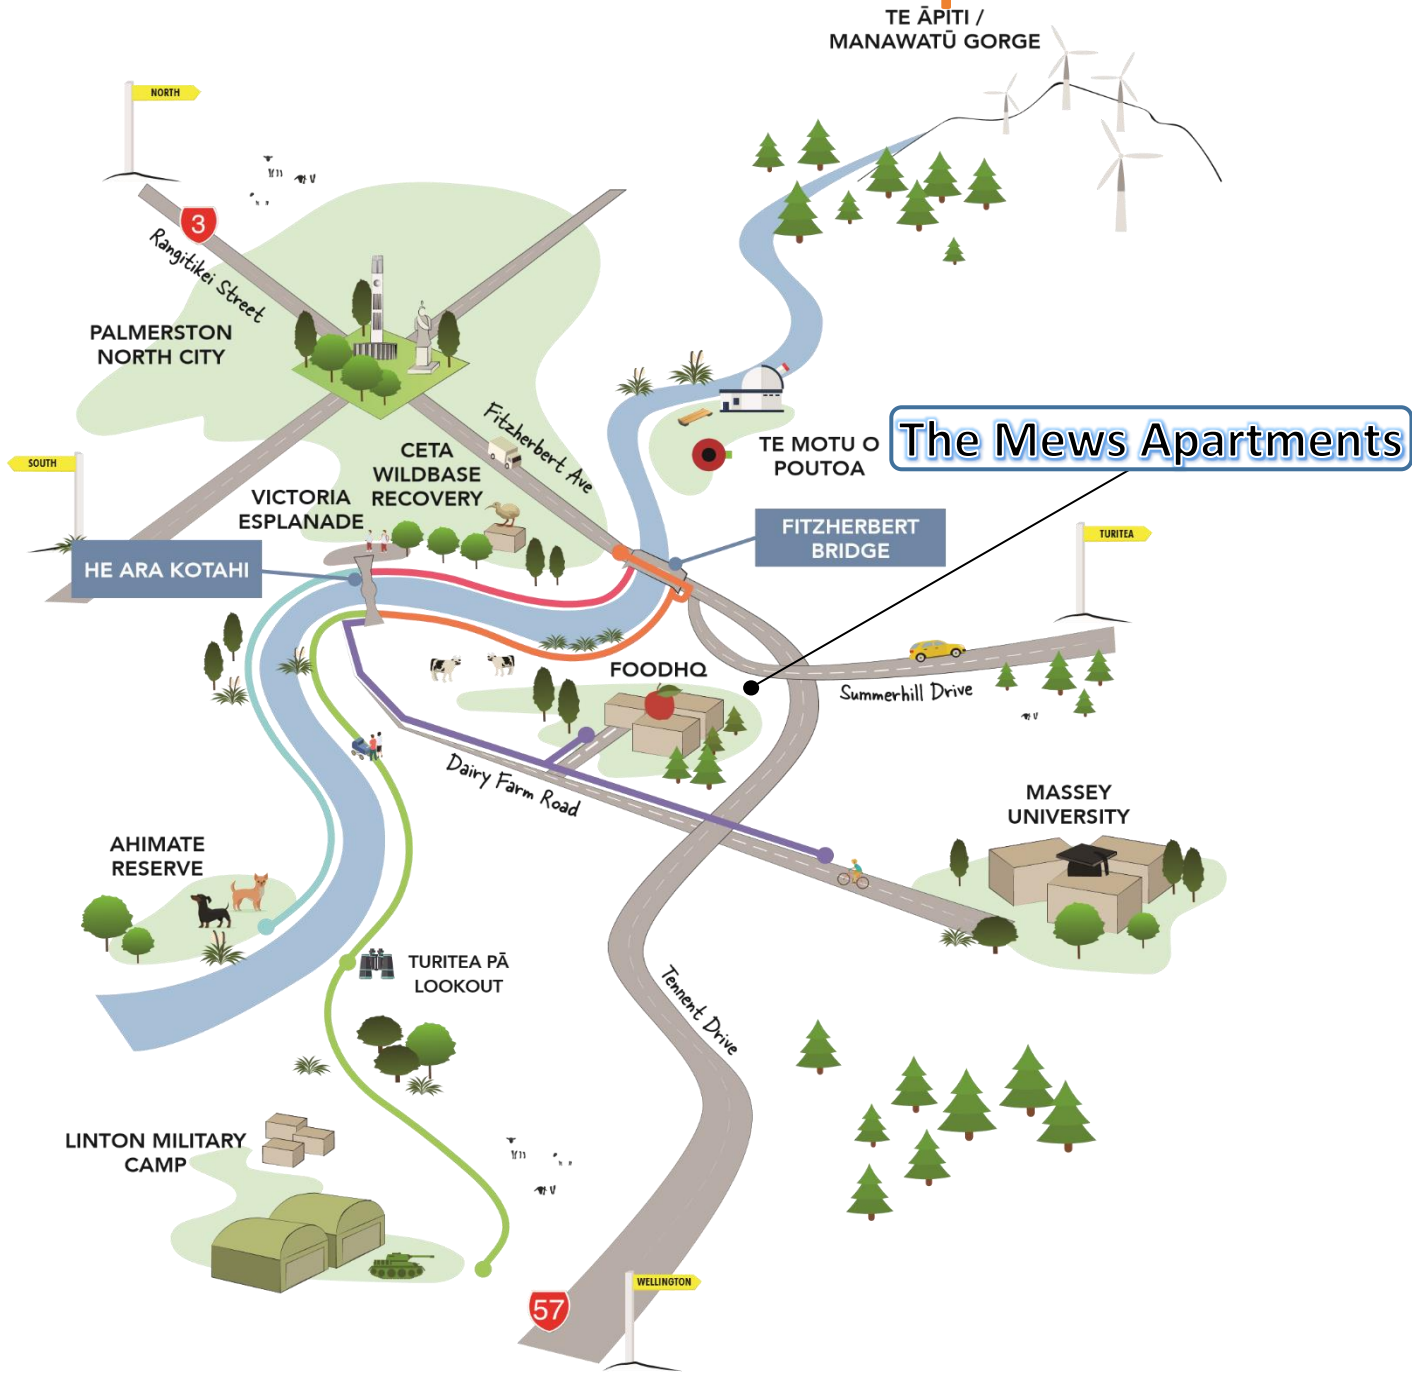

He Ara Kotahi map

KEY

- Fitzherbert Ave to He Ara Kotahi (1.5km)
- He Ara Kotahi to Linton Military Camp (5.6km)
- Linton Military Camp to Massey University (7.4km)
- Bridge to Bridge Loop (3.8km)
- He Ara Kotahi to Massey University (1.8km)